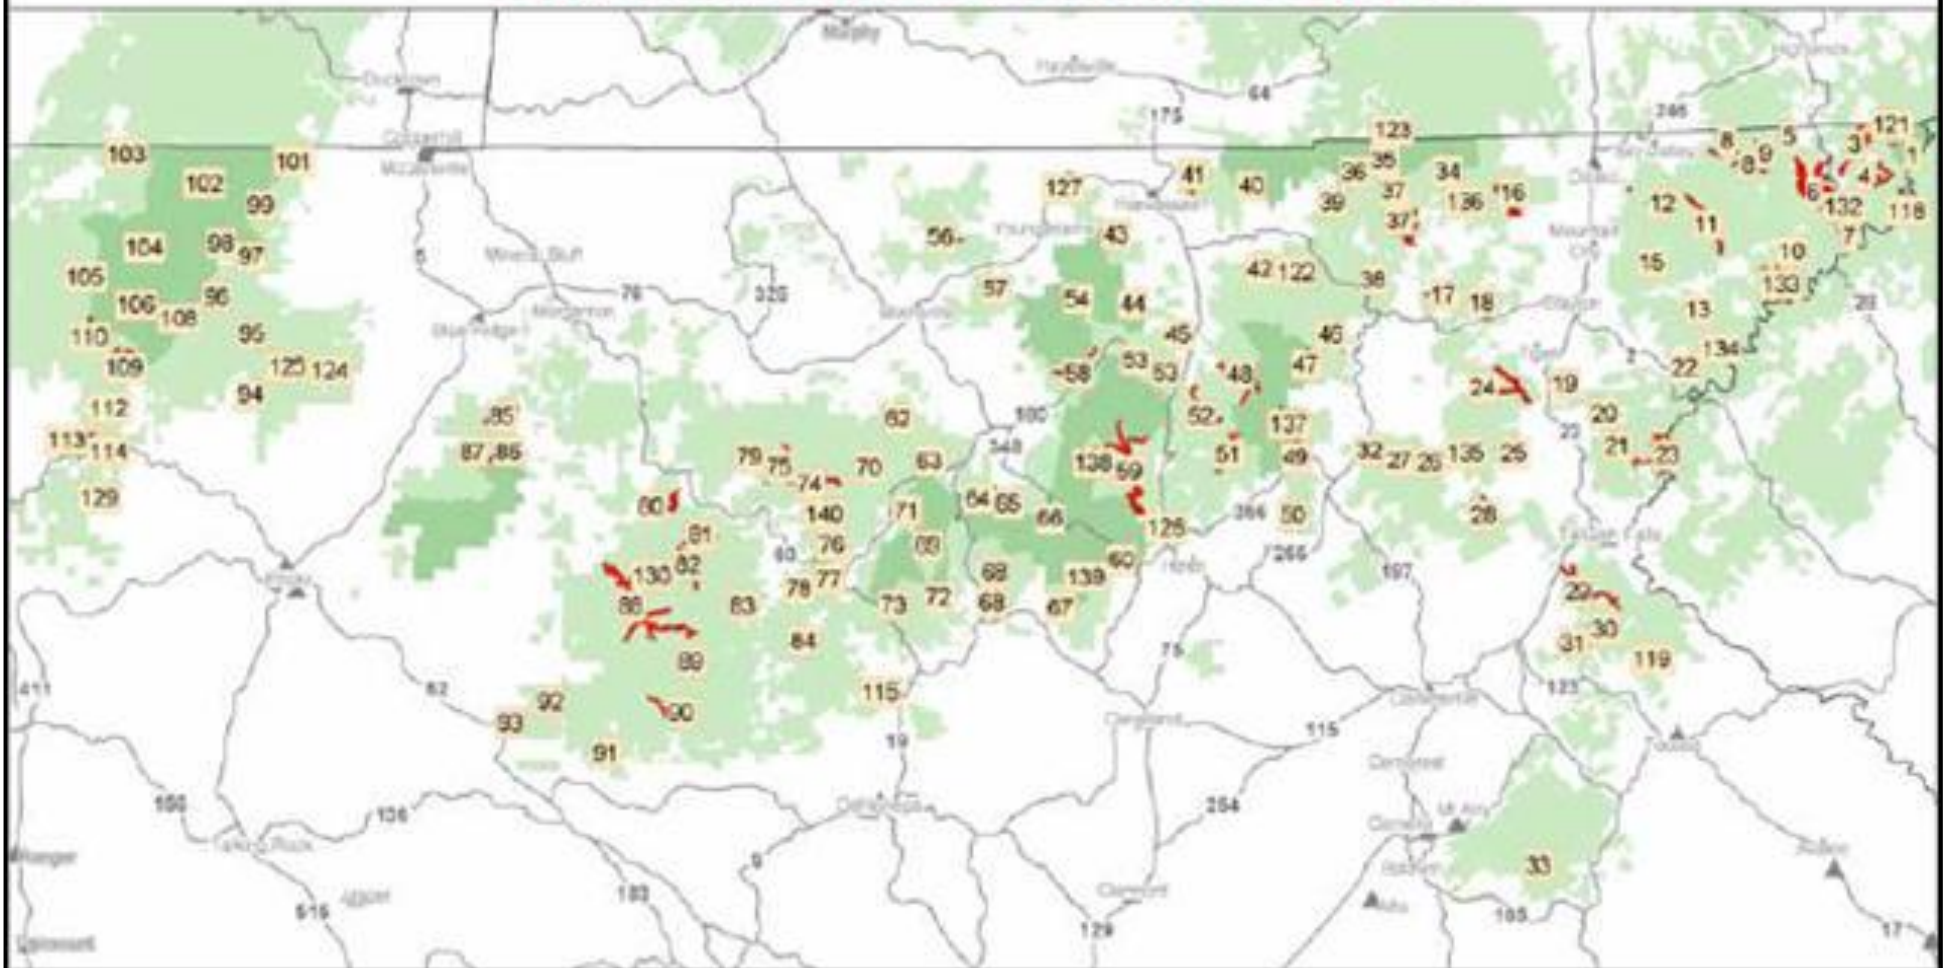

Chattahoochee National Forest

Hemlock Woolly Adelgid
Alternative 4

- Selected Sites
- National Forest Land
- Wilderness Area
- Highway
- Town

0 5 10 20 30 Miles

Data shown on this map are for reference only. The Forest Service strives to obtain accurate and precise data; however, there are possibly some errors in these data.