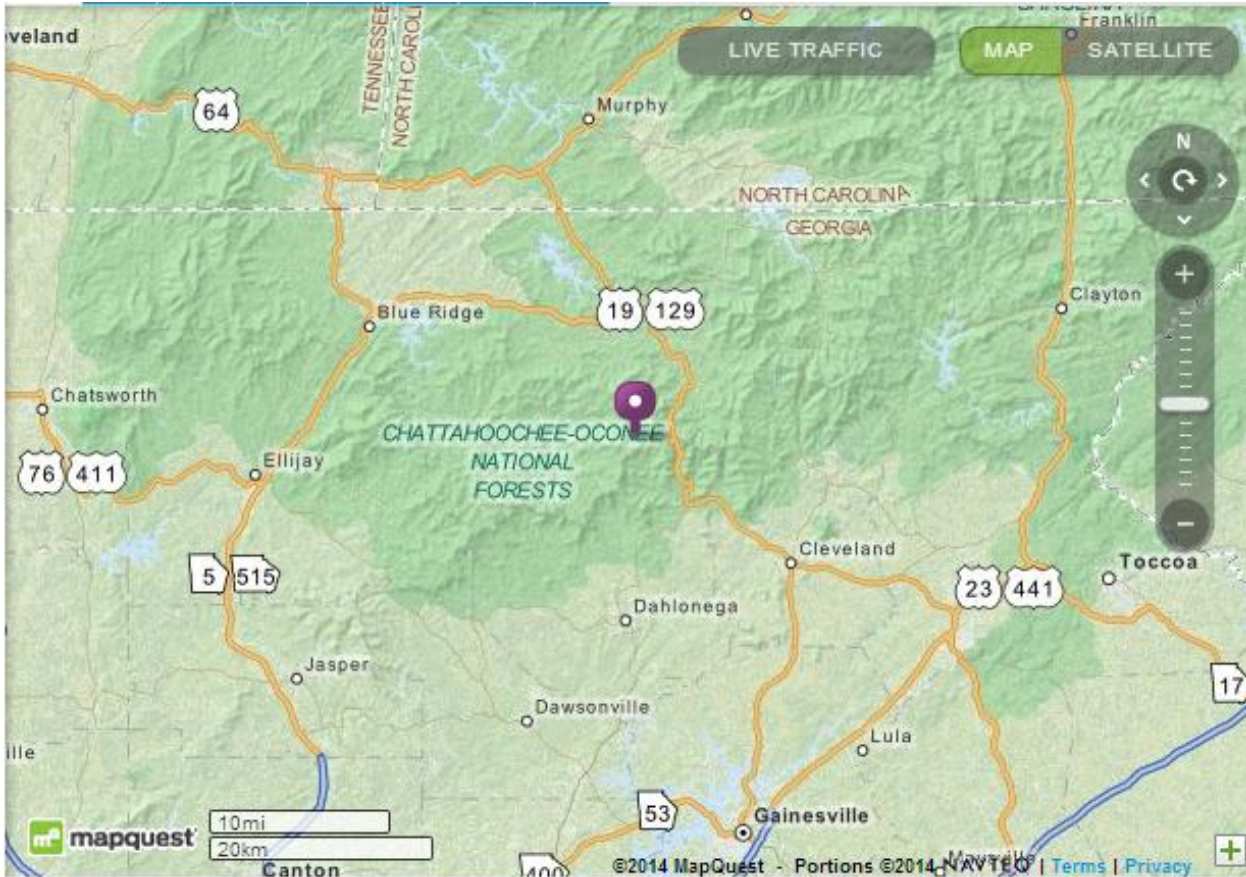

Lake Winfield Scott hemlock treatment project

From GA 180, turn onto Lake Winfield Scott Rd.

Take 1st right onto Jarrard Gap Rd.

At the T / dead-end, turn left onto Slaughter Creek Rd.

Slaughter Creek makes a sharp right; turn there.

The training on 4/25/14 will take place at Point A -- Phebe Etheredge's cabin, 397 Slaughter Rd., Suches, GA 30572. Phebe's phone is 404-374-8458.

The gathering place for the treatment project on 4/26/14 is Point B – the sharp right on Slaughter Creek Rd.