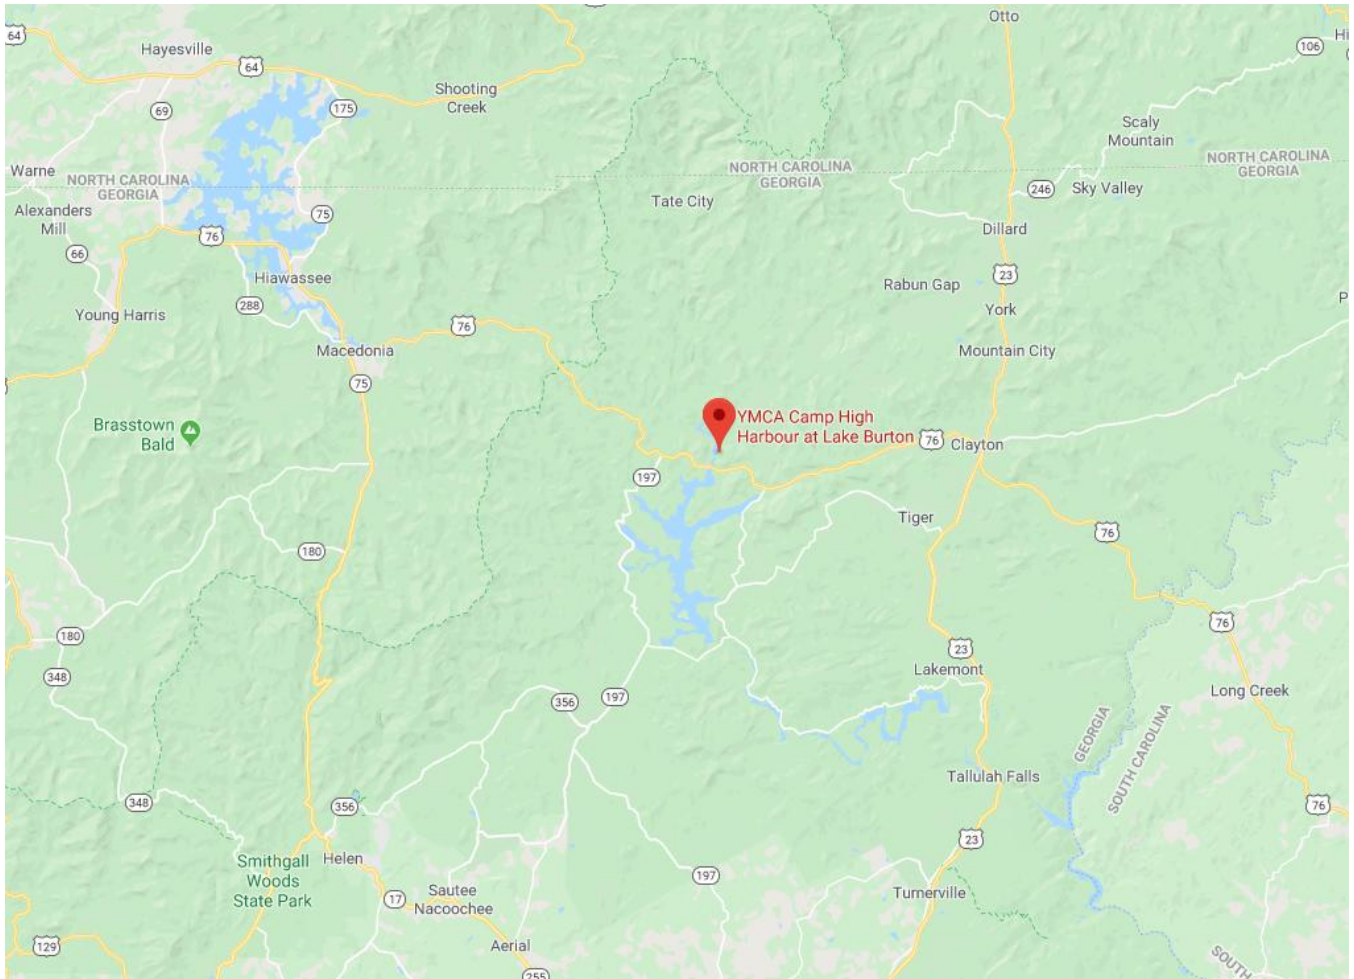

YMCA Camp High Harbour, 685 Camp Harbor Rd., Clayton, GA 30525

DRIVING DIRECTIONS

From Clayton, GA

GA 2 W/US Hwy 76 west toward Lake Burton and Hiawassee, GA	8.8 mi
Right on Camp Harbor Road	0.6 mi
Thru Camp Gate & to dining Hall	

From Hiawassee, GA

GA 2E/US Hwy 76 E toward Lake Burton and Clayton, GA	17.7 mi
Left on Camp Harbor Road	0.6 mi
Thru Camp Gate & to Dining Hall	

From Helen, GA

GA 17 N/GA 75 N west	1.0 mi
Right on GA 356 E	10.8 mi
Left GA 197 N	11.4 mi
Right on GA 2 E/US Hwy 76 E	2.1 mi
Left on Camp Harbor Road	0.6 mi
Thru Camp Gate & to Dining Hall	

From Cleveland, GA

From GA 115, turn left onto Wilford Ash just before Cleveland Square	0.4 mi
Wilford Ash becomes GA 75 N	6.8 mi
Right on GA 17 S at Indian Mound	2.3 mi
Left on GA 255 ALT N	3.3 mi
Right on GA 255 N	3.1 mi
GA 255 becomes GA 197, Left on GA 197 N	12.3 mi
Right on US 76/GA 2	2.0 mi
Left on Camp Harbor Road	0.4 mi
Thru Camp Gate & to Dining Hall	