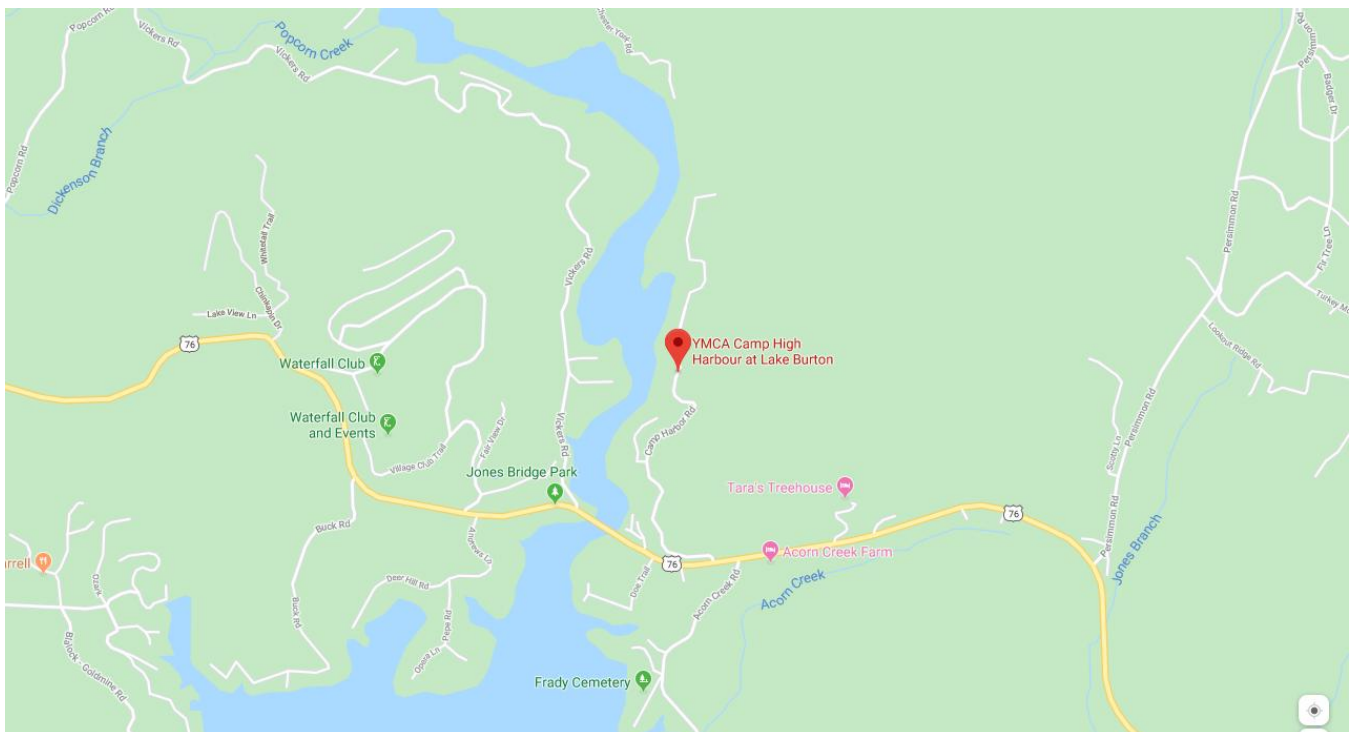

YMCA Camp High Harbour, 685 Camp Harbor Rd., Clayton, GA 30525

DRIVING DIRECTIONS

From Clayton, GA

GA 2 W/US Hwy 76 west toward Lake Burton and Hiawassee, GA	8.8 mi
Right on Camp Harbor Road	0.6 mi
Thru Camp Gate & to dining Hall	

From Hiawassee, GA

GA 2E/US Hwy 76 E toward Lake Burton and Clayton, GA	17.7 mi
Left on Camp Harbor Road	0.6 mi
Thru Camp Gate & to Dining Hall	

From Helen, GA

GA 17 N/GA 75 N west	1.0 mi
Right on GA 356 E	10.8 mi
Left GA 197 N	11.4 mi
Right on GA 2 E/US Hwy 76 E	2.1 mi
Left on Camp Harbor Road	0.6 mi
Thru Camp Gate & to Dining Hall	

From Cleveland, GA

From GA 115, turn left onto Wilford Ash just before Cleveland Square	0.4 mi
Wilford Ash becomes GA 75 N	6.8 mi
Right on GA 17 S at Indian Mound	2.3 mi
Left on GA 255 ALT N	3.3 mi
Right on GA 255 N	3.1 mi
GA 255 becomes GA 197, Left on GA 197 N	12.3 mi
Right on US 76/GA 2	2.0 mi
Left on Camp Harbor Road	0.4 mi
Thru Camp Gate & to Dining Hall	