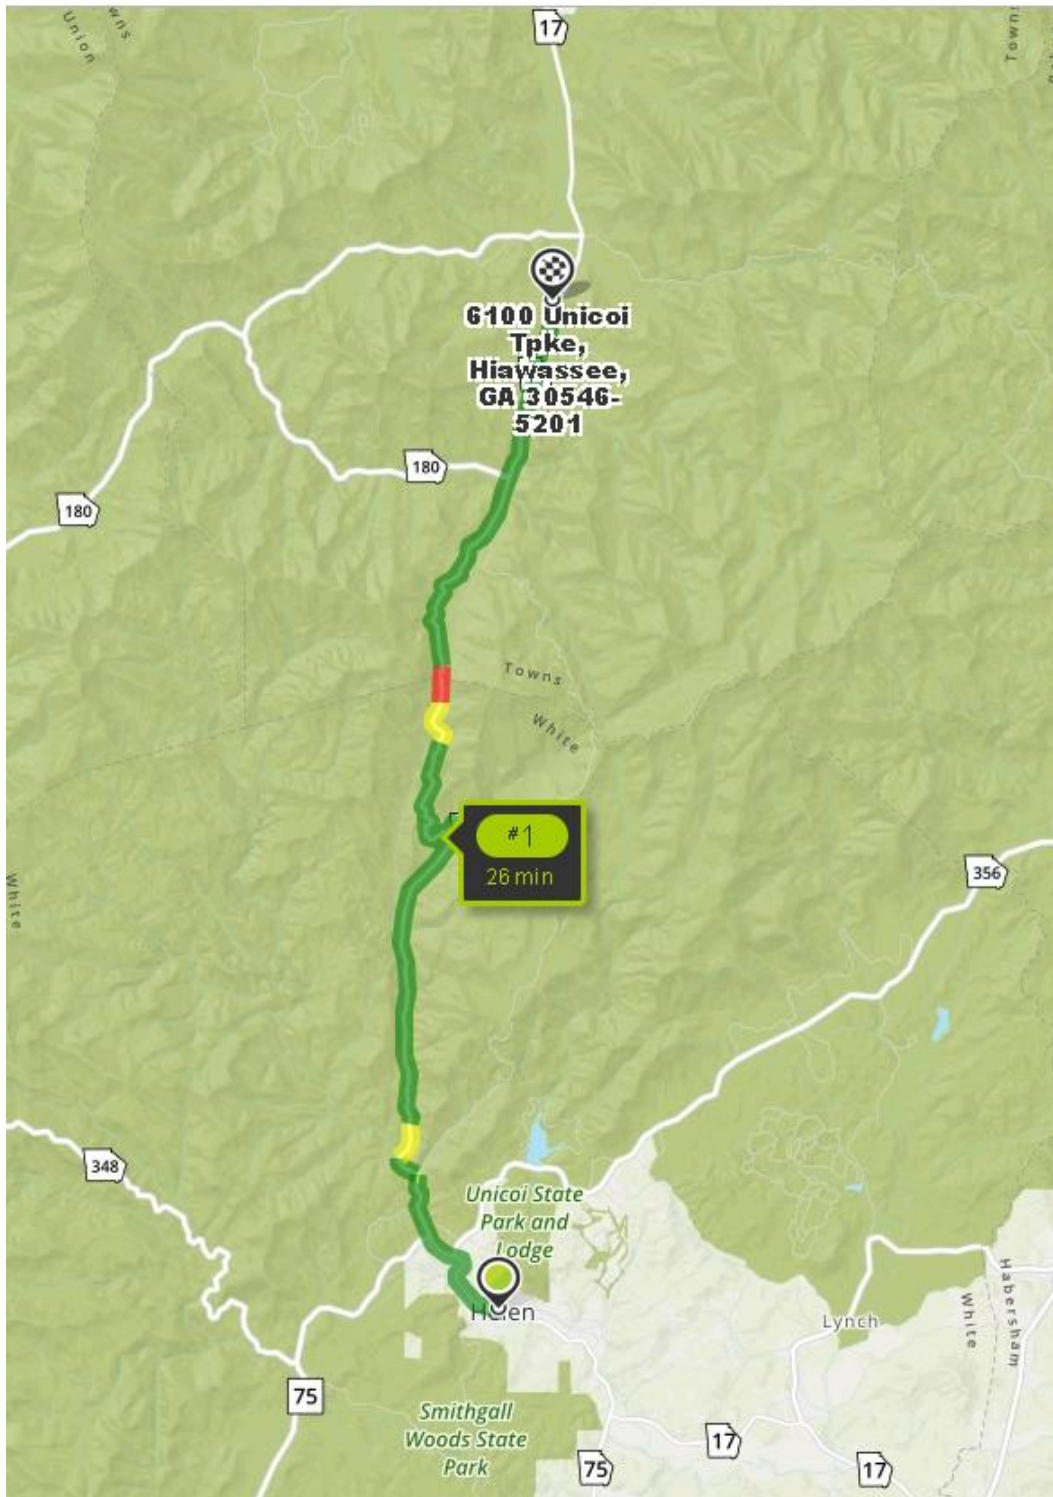

Corbin Creek Hemlock Conservation Area

Corbin Creek HCA is located north of Helen, GA off GA Hwy 17 / GA Hwy 75 (aka Unicoi Turnpike) and south of the intersection with 17 / 75 and U.S. Hwy 76.

Address is: 6100 Unicoi Turnpike, Hiwassee (intersection closest address)

GPS coordinates are: DMS: N 34° 51' 37.24" and W 83° 43' 12.72"

DD: 34.860340 and -83.720200

Directions from Helen, GA: Drive north 13.6 miles on GA-17 / GA-75. Turn right onto Mauldin Circle / Corbin Creek Rd. Corbin Creek Rd is an immediate right off Mauldin Circle and is a gravel road behind the gated entrance.

Directions from the intersection of GA-17/GA-75 with U.S. Hwy 76: Drive south 4.3 miles on 17/75. Turn left onto Mauldin Circle / Corbin Creek Rd. Corbin Creek Rd is an immediate right off Mauldin Circle and is a gravel road behind the gated entrance.